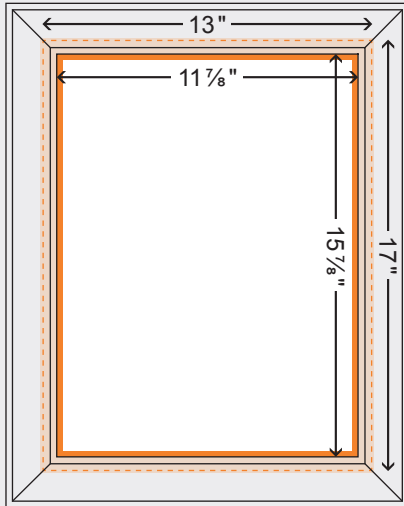

MINIBOARDS

DIMENSION (TRIM)

_13" x 17"

BLEED

_13 1/4" x 17 1/4"

VISIBLE SPACE

_11 7/8" x 15 7/8"

SAFETY AREA

_11 3/8" x 15 3/8"

PROCESS SUGGESTED

_100 lb / 200 M stock paper,
coated 2 sides