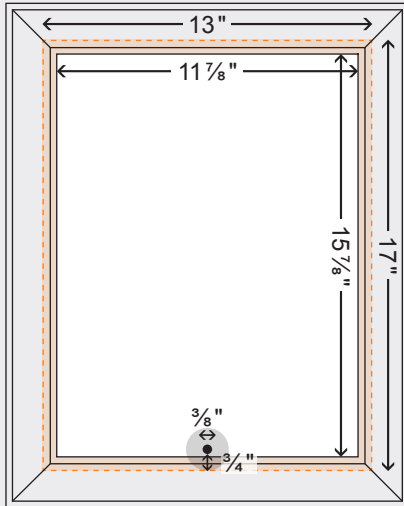

SOUNDBOARDS

* The paper over this area must be white and thin enough for the motion detector to work.

_50 soundboards minimum

_4-week minimum campaign

POSTER:

DIMENSION (TRIM)

_13" x 17"

BLEED

_13¼" x 17¼"

VISIBLE SPACE

_11⅞" x 15⅞"
(including a small cut-out space for the motion detector)

PROCESS SUGGESTED

_80lb / 160M stock paper

MOTION DETECTION

_⅜" cut-out circle or white area* centered and ¾" from the bottom of the poster