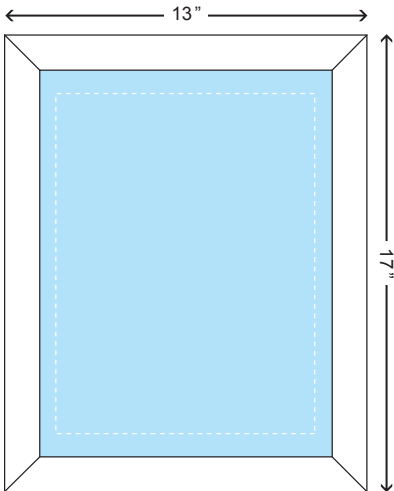

CLASSIC

WHAT IT IS

13" x 17" stainless steel frames, what else is there to say, it's a classic go-to.

WHY IT'S GOOD

- Strategically located behind bathroom stalls, above urinals, beside mirrors and above hand dryers.
- 100% gender-specific segmentation (men/women).
- Offers a wide range of creative possibilities such as dispensers, customized boards, media extensions etc.

WHERE IT'S AVAILABLE

Newad's Restobar, Campus and Arena networks.

Specifications

DIMENSIONS (TRIM)

13" x 17"

BLEED

13 1/4" x 17 1/4"

VISIBLE SPACE

11 3/4" x 15 1/2"

SAFE AREA

10 3/4" x 14 1/2"

SUGGESTED PROCESS

100lb/200M stock paper, coated 2 sides

FORMAT

PDF high-resolution (300 dpi resolution artwork)