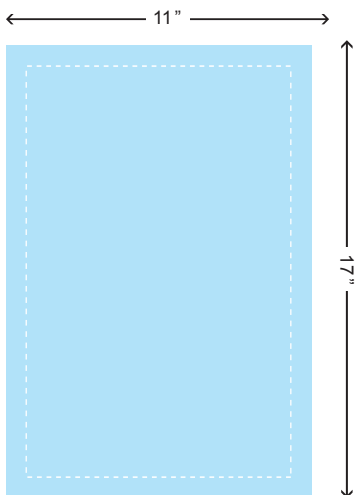

ELECTROSTATIC POSTER

WHAT IT IS

These electrostatic posters are installed at eye-level for better viewing.

WHERE IT'S AVAILABLE

Wellness network.

Specifications

DIMENSIONS (TRIM)

11" x 17"

BLEED

11¼" x 17¼"

SAFE AREA

10¼" x 16¼"

FORMAT

PDF high-resolution (300 dpi resolution artwork) with bleed marks