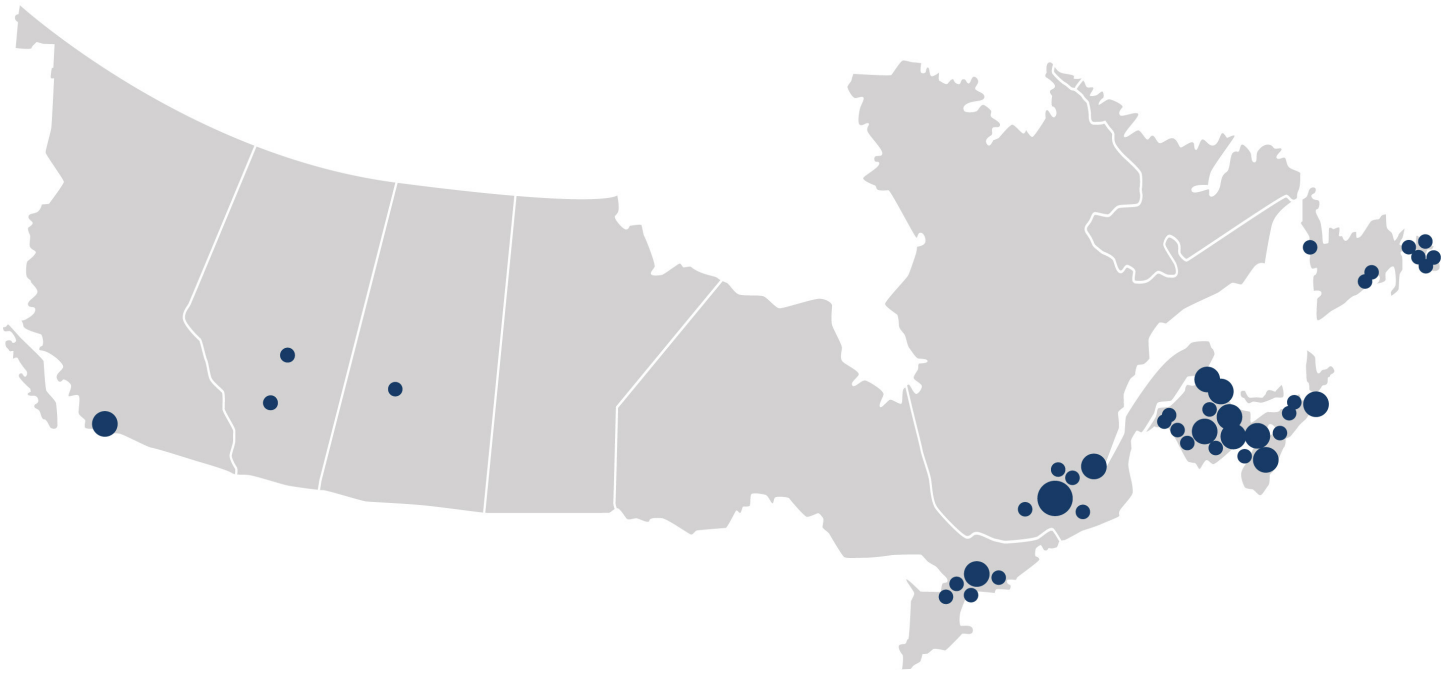

This document is a **sample list** pulled from the 250 establishments in our Arena network across Canada.

	<p>250 ESTABLISHMENTS</p>
---	--------------------------------------

This document is a **sample list** pulled from the 250 establishments in our Arena network across Canada.

ALBERTA

FAIRVIEW ARENA	CALGARY
METRO FAIRWAY	CALGARY
KINSMEN TWIN ARENAS	EDMONTON
REXALL PLACE	EDMONTON
PASON CENTENNIAL ARENA	OKOTOKS

BRITISH COLUMBIA

CANLAN ICE SPORTS CORP./BURNABY 8 RINKS	BURNABY
CANLAN ICE SPORTS CORP./ICE SPORTS NORTH SHORE	NORTH VANCOUVER
RON ANDREWS COMMUNITY RECREATION CENTRE	NORTH VANCOUVER
ROGERS ARENA	VANCOUVER
CANLAN ICE SPORTS CORP./LANGLEY TWINS RINKS	LANGLEY

This document is a **sample list** pulled from the 250 establishments in our Arena network across Canada.

NEWFOUNDLAND

BONAVISTA STADIUM	BONAVISTA
SOUTHERN SHORE ARENA	BAY BULLS
THE BAY ARENA	BAY ROBERT'S

NOVA SCOTIA

DARTMOUTH SPORTSPLEX	HALIFAX
KINGS MUTUAL CENTRE APPLE DOME (BERWICK & DISTRICT ARENA)	BEDFORD
ELEANOR PEW MEMORIAL ARENA	BROOKFIELD

ONTARIO

WAVE HOCKEY - TWIN RINKS	BURLINGTON
VAUGHAN ICEPLEX	CONCORD
LONDON SPORTS PARK	TORONTO