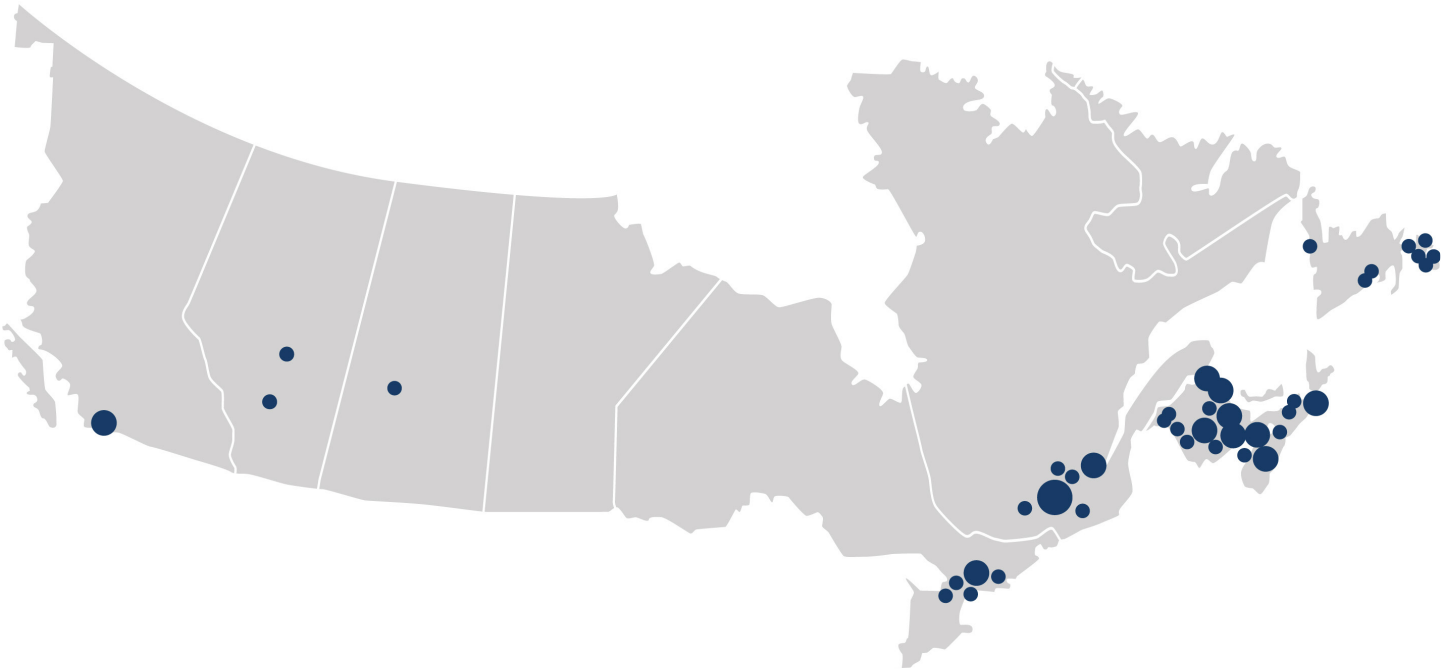

This document is a **sample list** pulled from the 250 establishments in our Arena network across Canada.

	<b>250</b> ESTABLISHMENTS
---	------------------------------

This document is a **sample list** pulled from the 250 establishments in our Arena network across Canada.

### ALBERTA

FAIRVIEW ARENA	CALGARY
METRO FAIRWAY	CALGARY
KINSMEN TWIN ARENAS	EDMONTON
REXALL PLACE	EDMONTON
PASON CENTENNIAL ARENA	OKOTOKS

### BRITISH COLUMBIA

CANLAN ICE SPORTS CORP./BURNABY 8 RINKS	BURNABY
CANLAN ICE SPORTS CORP./ICE SPORTS NORTH SHORE	NORTH VANCOUVER
RON ANDREWS COMMUNITY RECREATION CENTRE	NORTH VANCOUVER
ROGERS ARENA	VANCOUVER
CANLAN ICE SPORTS CORP./LANGLEY TWINS RINKS	LANGLEY

### NEW BRUNSWICK

BUCTOUCHE JAMES K IRVING CENTRE	BUCTOUCHE
INCH ARRAN ICE PALACE	DALHOUSIE
CENTRE EDMON E. LANDRY	GRANDE-ANSE
JEAN-LOUIS LEVESQUE ARENA	MONCTON
REDBALL INTERNET 4 ICE CENTRE	MONCTON

This document is a **sample list** pulled from the 250 establishments in our Arena network across Canada.