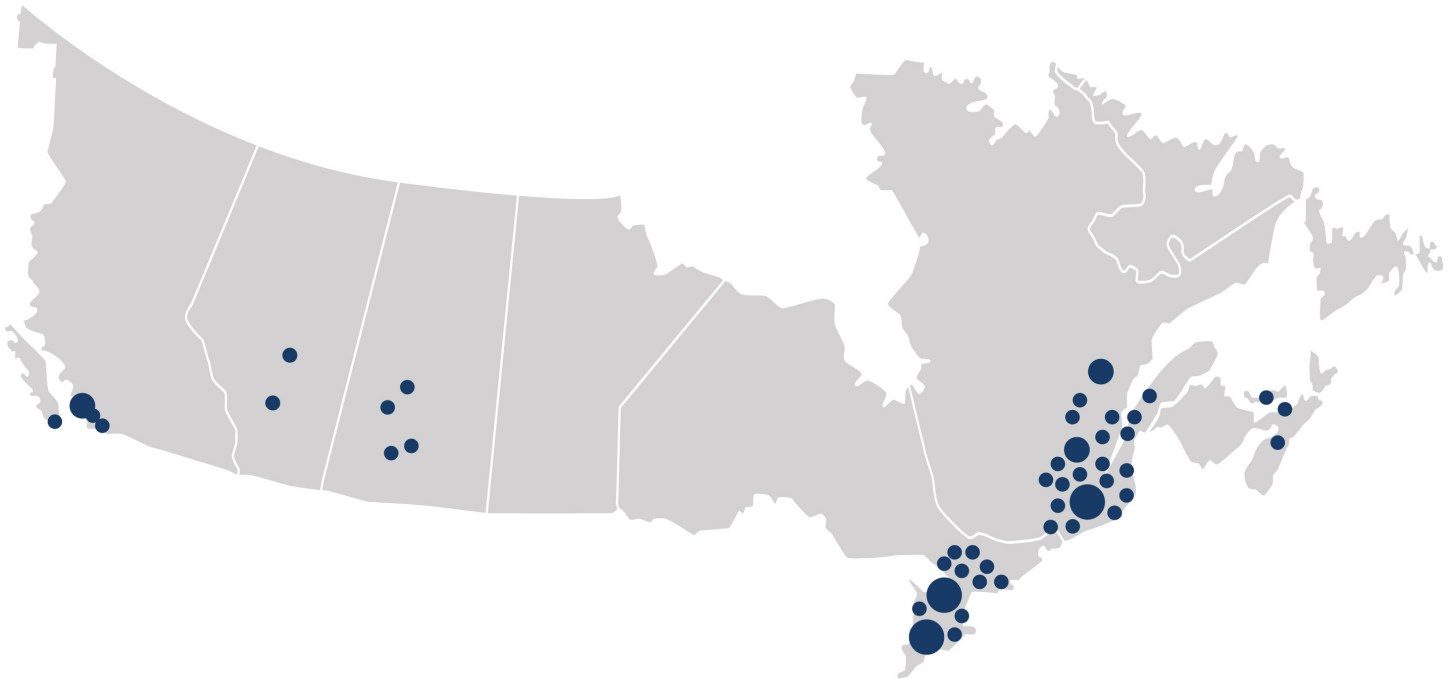

This document is a **sample list** pulled from the 575 establishments in our Campus network across Canada.

This document is a **sample list** pulled from the 575 establishments in our Campus network across Canada.

ALBERTA

UNIVERSITY OF CALGARY	CALGARY
UNIVERSITY OF ALBERTA	EDMONTON
ALBERTA COLLEGE	EDMONTON
UNIVERSITY OF LETHBRIDGE	LETHBRIDGE

BRITISH COLUMBIA

SIMON FRASER	BURNABY
KWANTLEN SURREY	SURREY
BCIT	VANCOUVER
UNIVERSITY OF BRITISH COLUMBIA	VANCOUVER
UNIVERSITY OF VICTORIA	VICTORIA

MANITOBA

RED RIVER COLLEGE	RED RIVER
ROBERTSON COLLEGE	WINNIPEG
UNIVERSITY OF MANITOBA	WINNIPEG
UNIVERSITY OF WINNIPEG	WINNIPEG

NOVA SCOTIA

SAINT FRANCIS XAVIER UNIVERSITY	ANTIGONISH
DALHOUSIE UNIVERSITY	HALIFAX
NOVA SCOTIA COMMUNITY COLLEGE	HALIFAX
SAINT MARY'S UNIVERSITY	HALIFAX

This document is a **sample list** pulled from the 575 establishments in our Campus network across Canada.

ONTARIO

QUEEN'S UNIVERSITY	KINGSTON
CARLETON UNIVERSITY	OTTAWA
GEORGE BROWN COLLEGE	TORONTO
HUMBER COLLEGE	TORONTO
MCMASTER UNIVERSITY	HAMILTON