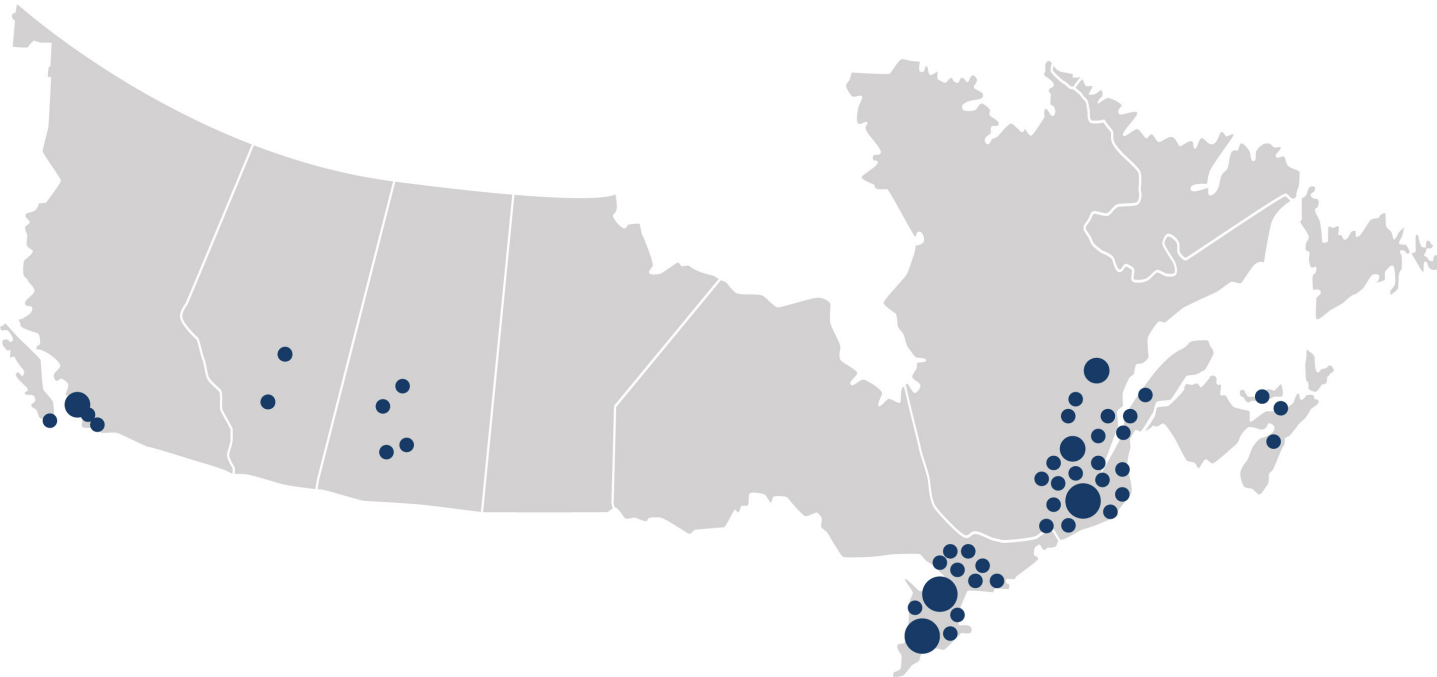

This document is a **sample list** pulled from the 575 establishments in our Campus network across Canada.

	<p>575 ESTABLISHMENTS</p>
---	--------------------------------------

This document is a **sample list** pulled from the 575 establishments in our Campus network across Canada.

ALBERTA

UNIVERSITY OF CALGARY	CALGARY
UNIVERSITY OF ALBERTA	EDMONTON
ALBERTA COLLEGE	EDMONTON
UNIVERSITY OF LETHBRIDGE	LETHBRIDGE

BRITISH COLUMBIA

SIMON FRASER	BURNABY
KWANTLEN SURREY	SURREY
BCIT	VANCOUVER
UNIVERSITY OF BRITISH COLUMBIA	VANCOUVER
UNIVERSITY OF VICTORIA	VICTORIA

MANITOBA

RED RIVER COLLEGE	RED RIVER
ROBERTSON COLLEGE	WINNIPEG
UNIVERSITY OF MANITOBA	WINNIPEG
UNIVERSITY OF WINNIPEG	WINNIPEG

NOVA SCOTIA

SAINT FRANCIS XAVIER UNIVERSITY	ANTIGONISH
DALHOUSIE UNIVERSITY	HALIFAX
NOVA SCOTIA COMMUNITY COLLEGE	HALIFAX
SAINT MARY'S UNIVERSITY	HALIFAX

This document is a **sample list** pulled from the 575 establishments in our Campus network across Canada.

ONTARIO

QUEEN'S UNIVERSITY	KINGSTON
CARLETON UNIVERSITY	OTTAWA
GEORGE BROWN COLLEGE	TORONTO
HUMBER COLLEGE	TORONTO
MCMASTER UNIVERSITY	HAMILTON