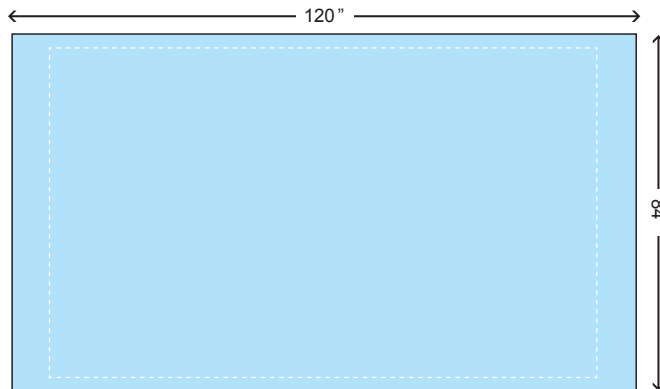

BIG BANNER 10' X 7'

WHAT IT IS

The Big Banners make a big impact, especially in some of the most prestigious colleges and universities across Canada.

WHY IT'S GOOD

- Located in high traffic areas, these banners are hard to ignore.
- Reaches millions of students across Canada.

WHERE IT'S AVAILABLE

Newad's Campus network.

Specifications

DIMENSIONS (TRIM)

120" x 84"

BLEED

122" x 93"

VISIBLE SPACE