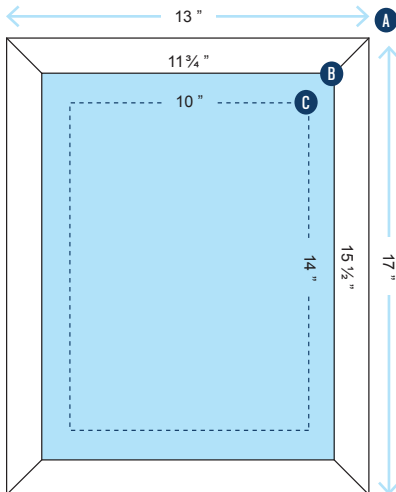

CLASSIC

WHAT IT IS

13" x 17" stainless steel frames, what else is there to say, it's a classic go-to.

WHY IT'S GOOD

- Strategically located behind bathroom stalls, above urinals, beside mirrors and above hand dryers.
- 100% gender-specific segmentation (men/women).
- Offers a wide range of creative possibilities such as dispensers, customized boards, media extensions etc.

WHERE IT'S AVAILABLE

Newad's Restobar, Campus and Arena networks.

Specifications

A TRIM SIZE

13" x 17"

B VISIBLE SPACE

11 1/4" X 15 1/2"

C SAFE AREA

10" X 14"

BLEED

13 1/4" x 17 1/4" (0.125" per side)

SUGGESTED PROCESS

100lb / 200 M stock paper, coated 2 sides

FORMAT

PDF high-resolution (300 dpi resolution artwork)

Specifications

A TRIM SIZE

13" x 17"

B VISIBLE SPACE

11¾" x 15½"

C SAFE AREA

10" x 14"

D BLEED

13¼" x 17¼" (0.125" per side)