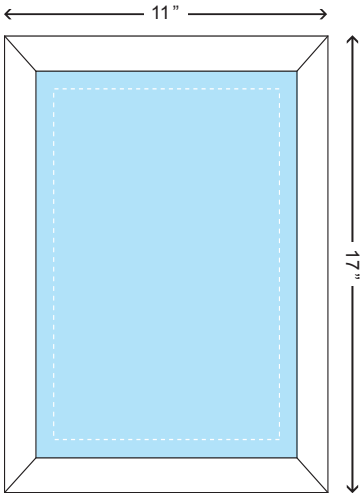

Specifications

DIMENSIONS (TRIM)

11" x 17"

BLEED

11 1/4" x 17 1/4"

VISIBLE SPACE

10 1/4" x 16 1/4"

SAFE AREA

9 1/4" x 15 1/4"

SUGGESTED PROCESS

100lb/200M stock paper, coated 2 sides

FORMAT

PDF high-resolution (300 dpi resolution artwork)