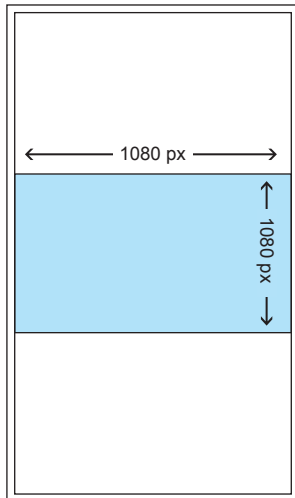

Specifications

DIMENSIONS

1080 X 1920 pixels (width X height)
or 1920 X 1080 pixels (height X width)

FILE FORMAT

MP4 (H264), WMV or image (JPG or PNG)

QUALITY

30 fps or a multiple of (e.g. 60 fps)

AUDIO