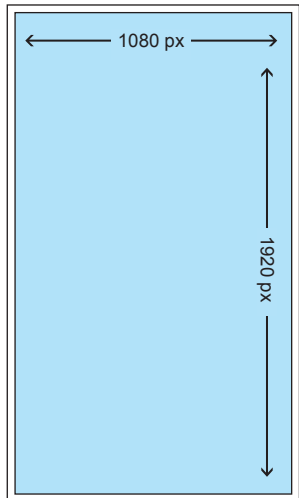

Specifications

DIMENSIONS

1080 X 1920 pixels (width X height)
or 1920 X 1080 pixels (height X width)

FILE FORMAT

MP4 (H264), WMV or image (JPG or PNG)

QUALITY

30 fps or a multiple of (e.g. 60 fps)

AUDIO